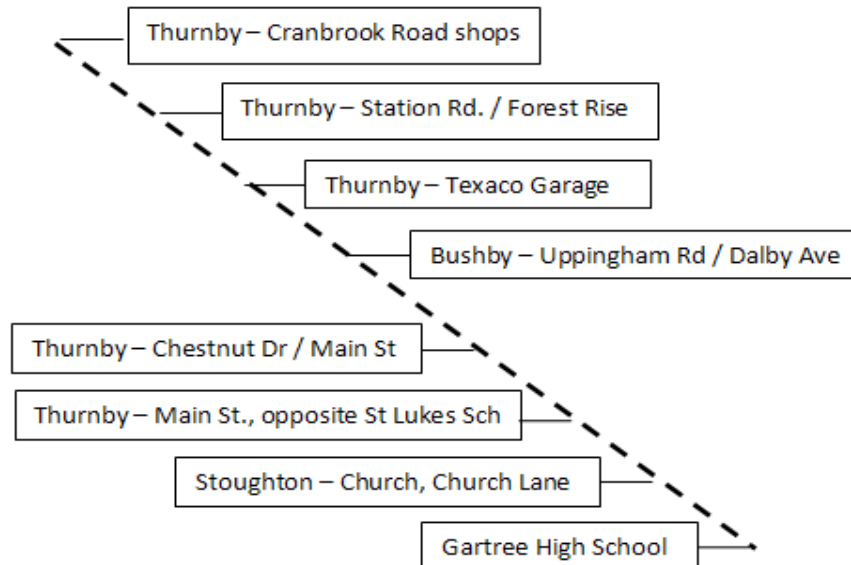

travel with

CONFIDENCE BUS & COACH HIRE LTD.

"Home to School" Bus Route S290 to Gartree High School

Pick-up / Drop-off Points and times for S290

Location	Morning	Afternoon
<u>Thurnby</u>		
1. Cranbrook Road shops	07.45	
2. Station Rd / Forest Rise	07.47	
3. Uppingham Road (opposite Texaco Garage)	07.49	
<u>Bushby</u>		
4. Uppingham Rd / Dalby Ave	07.51	
<u>Thurnby</u>		
5. Chestnut Dr. / Main St	07.53	
6. Main St. (opposite St Lukes School)	07.55	
<u>Stoughton</u>		
7. Church, Church Lane	07.57	
<u>Gartree High School</u>	08.15	15.10 (arrive 14.55)