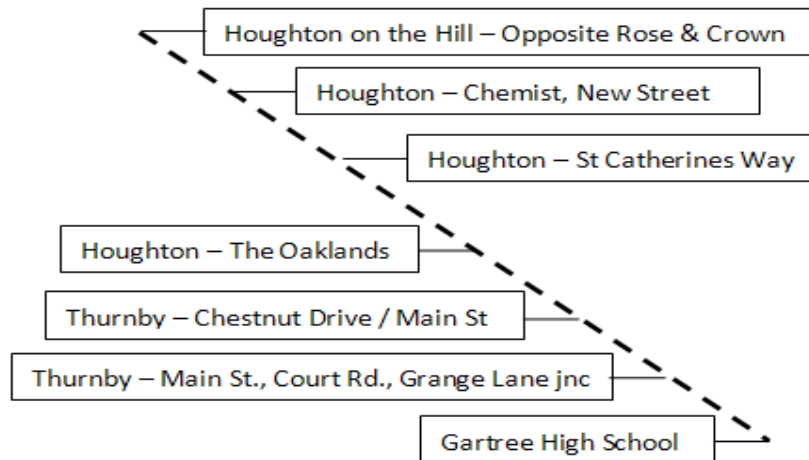

travel with

## “Home to School” Bus Route S292 to Gartree High School

### Pick-up / Drop-off Points and times for S292

Location	Morning	Afternoon
<b><u>Houghton on the Hill</u></b>		
1. Opposite Rose & Crown, Uppingham Rd	07.44	
2. Chemist, Main Street	07.46	
3. St. Catherines Way (by street lamp no. 13)	07.48	
4. The Oaklands (group of houses on Uppingham Rd) See note below...	07.52	
<b><u>Thurnby</u></b>		
5. Chestnut Dr. / Main St	07.55	
6. Court Rd, Main St & Grange Lane junction	07.57	
<b><u>Gartree High School</u></b>	08.15	15.10 (arrive 14.55)

**NOTE: In the afternoon, the last drop-off point will be The Oaklands.**