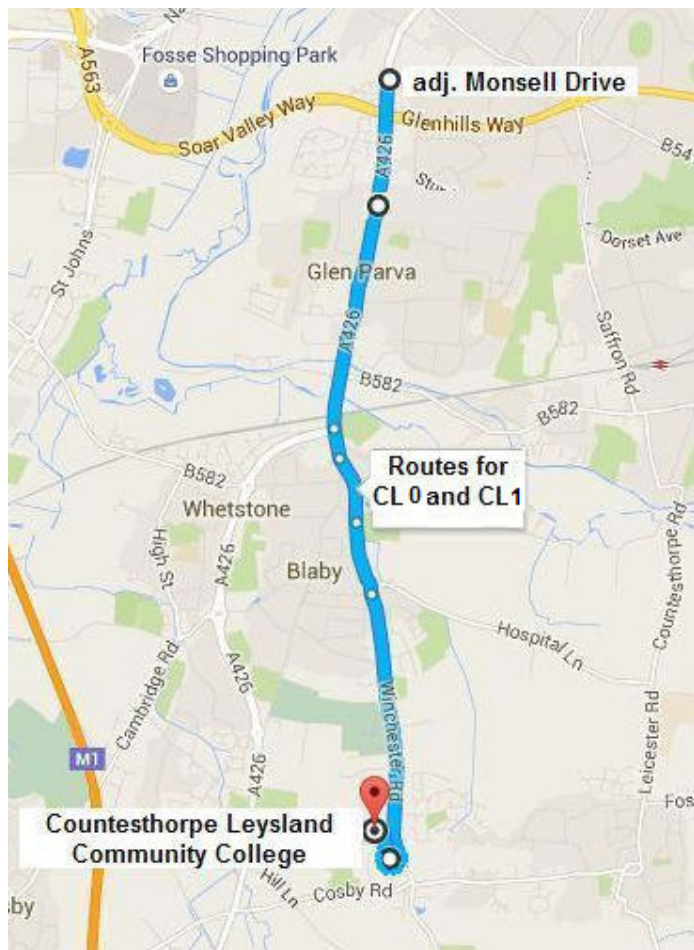

travel with

CONFIDENCE BUS & COACH HIRE LTD.

Bus Route CL 0 & CL 1 Countesthorpe Leysland CC

Please ensure that all students are at their bus stop 5 minutes prior to the scheduled pick-up time.

Passengers must board the correct vehicle at the correct stop, as designated on their bus pass.

Route and approx. times for CL0 & CL1		
Location	Morning	Afternoon
Bus stop adjacent to Monsell Drive	07.55	
Bus stop opposite Monsell Drive		15.25
Countesthorpe Leysland Community College	08.15	15.10 (Arrive 15.00)