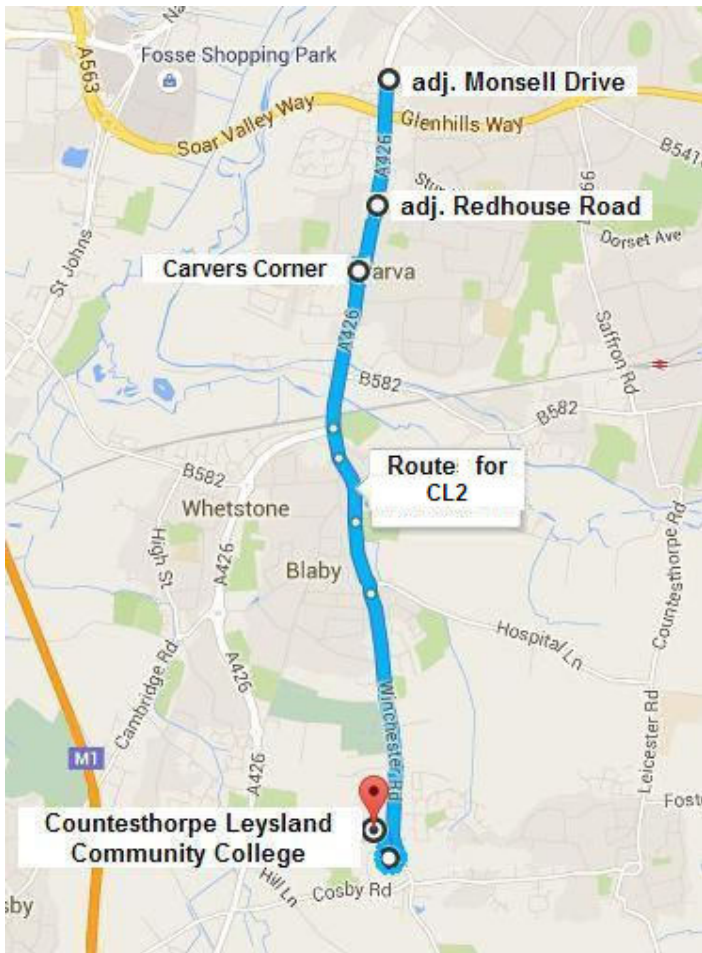

travel with

CONFIDENCE BUS & COACH HIRE LTD.

Bus Route CL 2 Countesthorpe Leysland CC

Please ensure that all students are at their bus stop 5 minutes prior to the scheduled pick-up time.

Passengers must board the correct vehicle at the correct stop, as designated on their bus pass.

Route and approx. times for CL2		
Location	Morning	Afternoon
Bus stop adjacent to Monsell Drive	07.55	
Bus stop opposite Monsell Drive		15.30
Bus stop adjacent to Redhouse Road	08.00	
Bus stop opposite Redhouse Road		15.25
Bus stop at Carver's Corner	08.02	
Bus stop adjacent to Dorothy Avenue		15.23
Countesthorpe Leysland Community College	08.15	15.10 (Arrive 15.00)