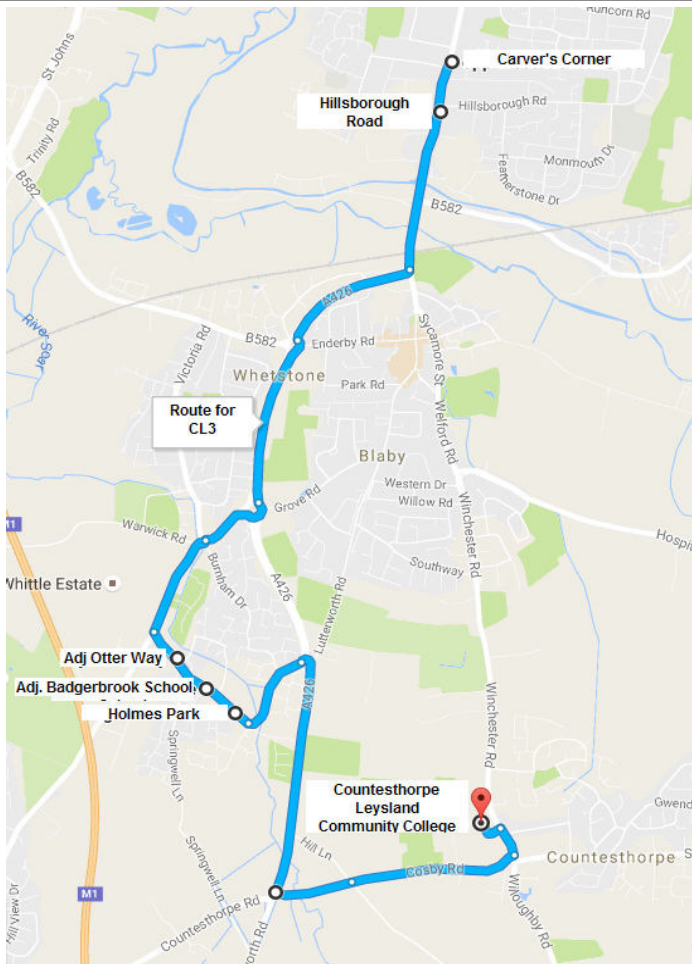

travel with

CONFIDENCE BUS & COACH HIRE LTD.

Bus Route CL 3 Countesthorpe Leysland CC

Please ensure that all students are at their bus stop 5 minutes prior to the scheduled pick-up time.

Passengers must board the correct vehicle at the correct stop, as designated on their bus pass.

Route and approx. times for CL3		
Location	Morning	Afternoon
Bus stop at Carver's Corner	07.55	
Bus stop adjacent to Dorothy Avenue		15.32
Bus stop adjacent to Hillsborough Road	07.58	
Bus stop opposite Hillsborough Road		15.28
Dog & Gun Lane, Otter Way	08.05	15.21
Dog & Gun Lane Badgerbrook School	08.08	15.18
Dog & Gun Lane Holmes Park	08.10	15.15
Countesthorpe Leysland Community College	08.15	15.10 (Arrive 15.00)