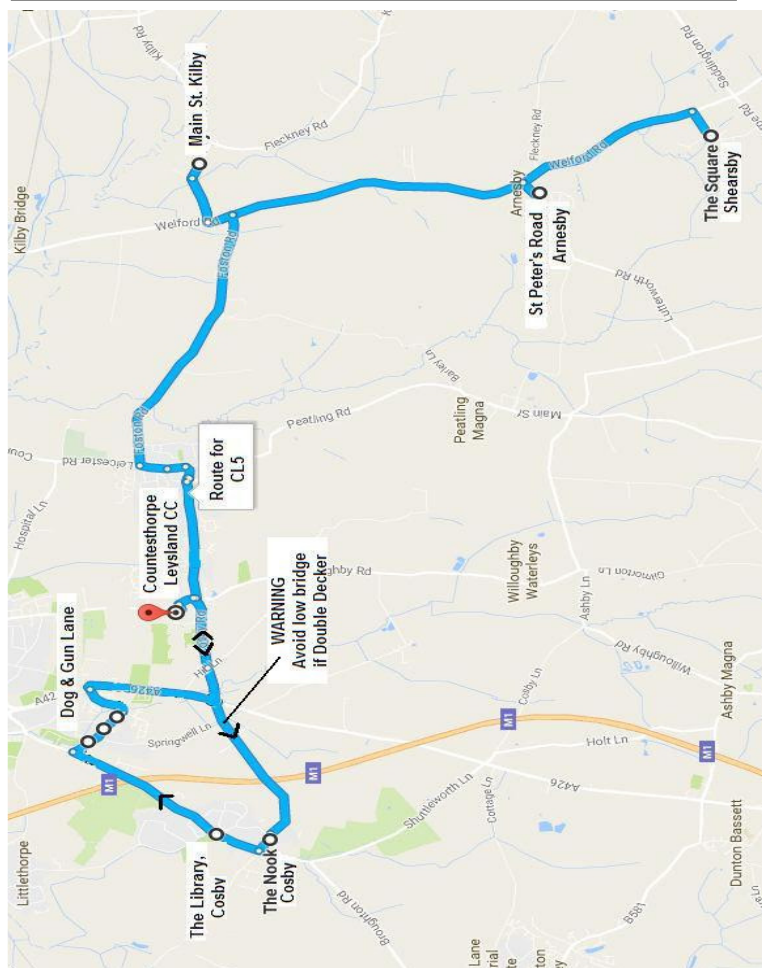

travel with

CONFIDENCE BUS & COACH HIRE LTD.

Bus Route CL 5 Countesthorpe Leysland CC

Please ensure that all students are at their bus stop 5 minutes prior to the scheduled pick-up time.

Passengers must board the correct vehicle at the correct stop, as designated on their bus pass.

Route and approx. times for CL5	Morning	Afternoon
Location		
Bus stop at The Square, Shearsby	07.30	15.55
Bus stop on St Peter's Rd., Arnesby	07.38	15.45
Bus stop adj. Wells Ave, Kilby	07.45	15.35
The Nook, Cosby	07.57	15.30
The Library, Park Road Cosby	08.00	15.25
Dog & Gun Lane Otter Way	08.05	15.20
Dog & Gun Lane Badgerbrook School	08.08	15.18
Bus stop on Dog & Gun Lane Holmes Park	08.10	15.15
Countesthorpe Leysland Community College	08.15	15.10 (Arrive 15.00)