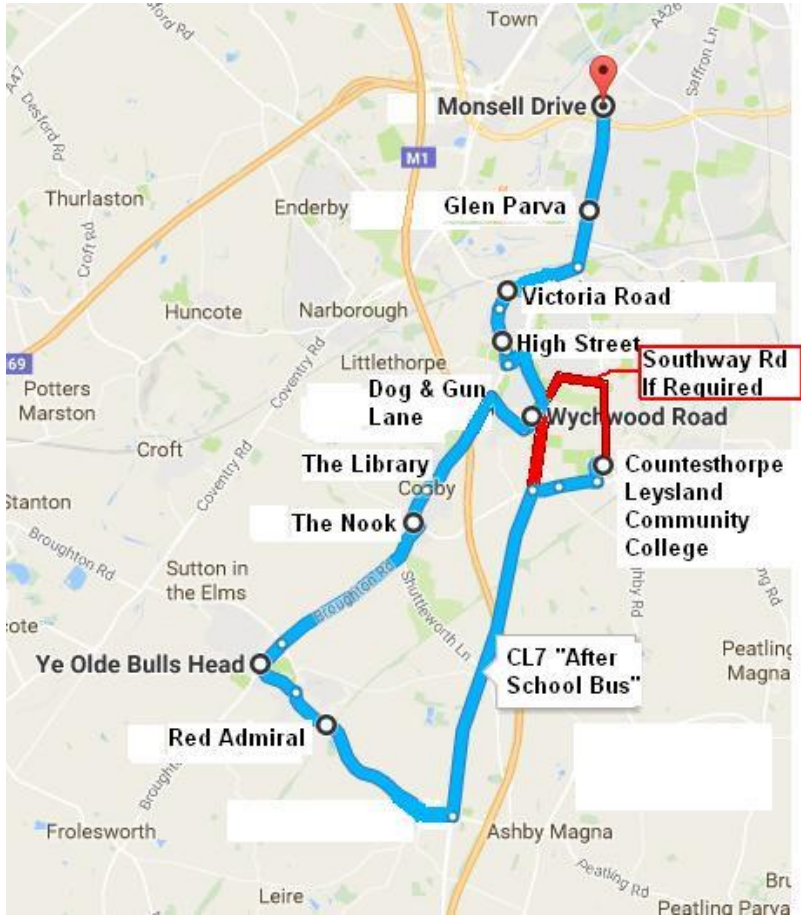

## Bus Route CL 7 - "After School" Bus Countesthorpe Leysland CC

Please note that the bus will only service The Southway, Blaby if requested to do so by students. Please tell the driver when boarding the bus.

Route and approx. times for CL7 "After School" Bus	
Location	Afternoon
	<b>Tuesday &amp; Thursday only</b>
Countesthorpe Leysland Community College	16.15 (Bus arrives 16.00)
Southway, Blaby (on request only)	16.18
The Red Admiral, Broughton Astley	16.25
The Olde Bulls Head, Broughton Astley	16.28
The Nook, Cosby	16.33
The Library, Cosby	16.35
Dog & Gun Lane, Whetstone	16.38
Wychwood Road, Holmes Park	16.40
High Street, Whetstone	16.43
Victoria Road, Whetstone	16.45
Glen Parva (Hillsborough / Carver / Red House)	16.50
Monsell Drive	16.55