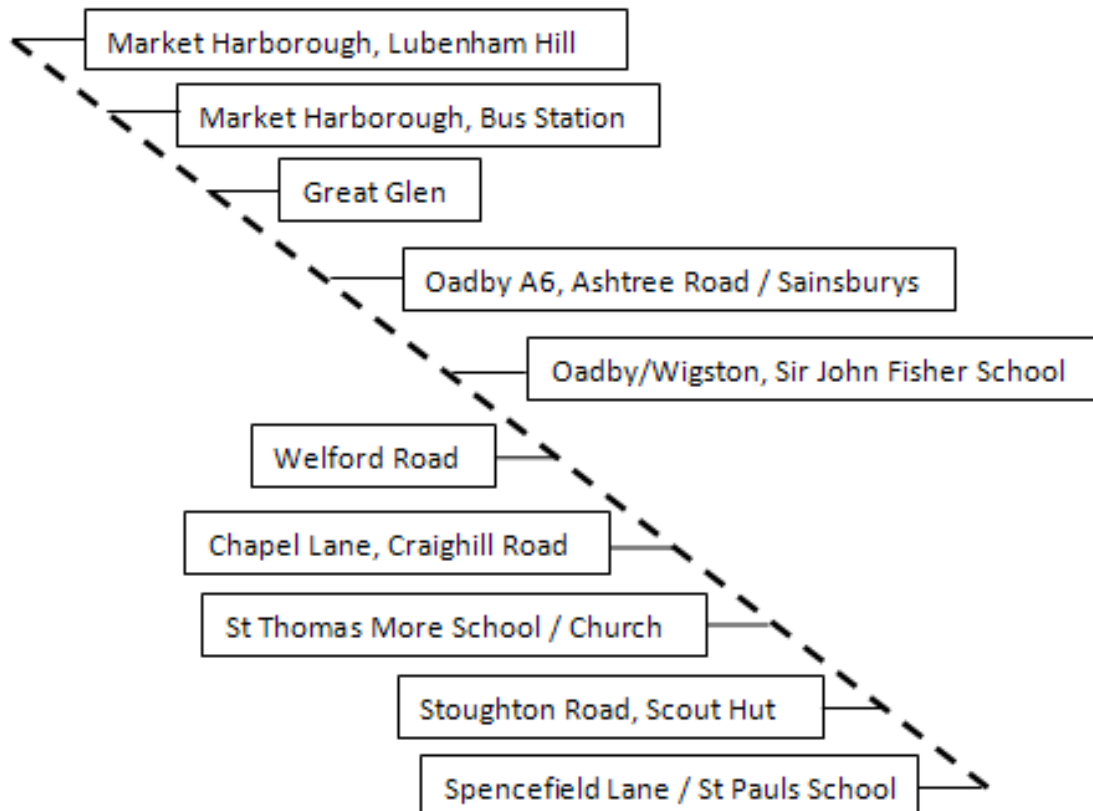

travel with

CONFIDENCE BUS & COACH HIRE LTD.

“Home to School” Bus Route SP3 to St Pauls Catholic School, Evington

All bus stops along the route will be serviced if required. Please signal to the driver that you wish him/her to stop.

Please ensure that all students are at their bus stop 5 minutes prior to the scheduled pick-up time.

Route and approx. times for SP3

Location	Morning	Afternoon
Mkt. Harborough, Lubenham Hill	07.20	16.20
Mkt. Harborough, Farndon Road		
Mkt. Harborough, Western Avenue		
Mkt. Harborough, Bus Station		
Mkt. Harborough, Great Bowden Road		
Mkt. Harborough, Leicester Road, St Lukes		
Great Glen, Main St (opp The Greyhound)	07.45	16.10
Great Glen, Church Road		
Oadby, corner Ashtree Rd (nr Sainsbury's)	07.55	16.00
Oadby, St Peter's Church		
Wigston Road, Oadby Road, Shenley Road	08.05	15.50
Welford Road		
Chapel Lane, Craighill Road		
Knighton Road, St Thomas More School	08.20	15.35
Stoughton Road, Scout Hut		
Stoughton Drive		
Evington Lane		
Spencefield Lane		
St Paul's School	08.30	15.20